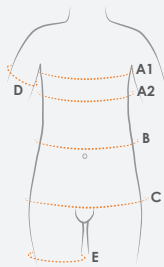

### How to measure for compression garments and binders

**A. Chest:** **A1**, men: circumference chest. **A2**, women: circumference under bust.

**D. Upper arm (biceps):** Measure around the largest part of the upper arm.

**B. Waist:** Measure around the thinnest part of the waist.

**E. Thigh:** Measure the circumference at the middle of the thigh.

**C. Hip:** While feet together, measure circumference of the fullest part of the hip/thigh area.

### How to measure cup size

1. Tight circumference measurement around bust = **X**. Round up or down to the nearest multiple of 5 (eg measure 78 cm gives a bra size of 80).

2. Loose measurement over the fullest part of the breast, from the centre of the spine to the centre of the sternum = **Y**. Multiply this measurement by two = **Y2**.

Klara 31148

Model	Size
Klara	S-2XL

Band size	cm	60	65	70	75	80	85	90	95	100	105	110
	inch	24	26	28	30	32	34	36	38	40	42	44
Cup size	AA											
	A											
	B				S		M		L		XL	
	C											2XL
	D											
E												