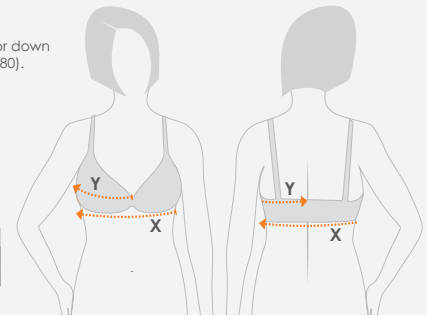

Kim face bandage 51107

Size	X=Neck	Y=Head
S/M	30-40 cm	52-58 cm
L/XL	38-48 cm	56-62 cm

Post-op binders

ViraRak 50230-31, ViraX2 50228, ViraX3 50227

Size	Hip* (C)	Waist (B)
X Small	70-90 cm	60-80 cm
Small	80-100 cm	70-90 cm
Medium	90-110 cm	80-100 cm
Large	100-120 cm	90-110 cm
X Large	120-130 cm	110-120 cm

Figur 50202-03

Size	Hip* (C)
X Small**	70-85 cm
Small	80-95 cm
Medium	90-105 cm
Large	100-115 cm
X Large	110-125 cm
2X Large***	130-145 cm

Form 50209 & 50204-05

Size	Hip* (C)
Small	80-95 cm
Medium	90-105 cm
Large	100-115 cm
X Large	110-125 cm
2X Large	120-135 cm

AbdoBas 50236, Smidig 50247

Size	Hip* (C)
Small	70-85 cm
X Small	60-75 cm
Small	70-85 cm
Medium	80-100 cm
Large	95-115 cm
X Large	110-125 cm
2X Large	120-135 cm

AbdoCare 50225-26, 50237

Size	Available height	Hip* (C)
1	23 cm, 30 cm	75-100 cm
2	23 cm, 30 cm	95-120 cm
3	23 cm, 30 cm	115-140 cm
4	23 cm, 30 cm	140-190 cm
5	30 cm, 37 cm	190-240 cm

* Measure circumference of the hip/intended placement eg. chest.
** Only in black, 20 cm. *** Only in white, 16 & 25 cm.

How to measure cup size

1. Tight circumference measurement around bust = **X**. Round up or down to the nearest multiple of 5 (eg measure 78 cm gives a bra size of 80).

2. Loose measurement over the fullest part of the breast, from the centre of the spine to the centre of the sternum = **Y**. Multiply this measurement by two = **Y2**.

3. The difference between **Y2** and **X** decides the cup size. (Y2 - X = cup size)

Y2-X = Cup size	
Difference	cm 11 13 15 17 19 21 23 25 27 29
Cup size	AA A B C D E F G H I

Post-op bras and breast bands

Mirabelle 31145

Model	Size
Mirabelle white	S-2XL
Mirabelle black	S-2XL
Mirabelle Queen white	3XL-4XL

Band size	cm	70	75	80	85	90	95	100	105	110	115	120	125	130	135
	inch	28	30	32	34	36	38	40	42	44	46	48	50	52	54
Cup size	AA														
	A														
	B														
	C				M		L		XL		2XL				
	D												3XL		
	E														4XL
	F														
G															

Sandra 31147

Model	Size
Sandra small cup	S-2XL
Sandra large cup	S-2XL

Band size	cm	65	70	75	80	85	90	95	100	105	110	
	inch	26	28	30	32	34	36	38	40	42	44	
Cup size	A											
	B		S (Cup A-C)		M (Cup A-C)		L (Cup A-C)		XL (Cup A-C)		2XL (Cup A-C)	
	C											
	D											
	E				S (Cup D-F)		M (Cup D-F)		L (Cup D-F)		XL (Cup D-F)	
	F											

Klara 31148

Model	Size
Klara	S-2XL

Band size	cm	60	65	70	75	80	85	90	95	100	105	110
	inch	24	26	28	30	32	34	36	38	40	42	44
Cup size	AA											
	A											
	B				S		M		L		XL	
	C											2XL
	D											
E												

Victoria 31146

Band size		Cup size						
cm	inch							
65	26				D	E	F	G
70	28	A	B	C	D	E	F	G
75	30		A	B	C	D	E	F
80	32			A	B	C	D	E
85	34				A	B	C	D
90	36					A	B	C
95	38						A	B

Felicia 31151

Band size		Cup size						
cm	inch							
65	26				F	G		
70	28		C	D	E	F	G	
75	30			C	D	E	F	G
80	32				C	D	E	F
85	34					C	D	
90	36						C	D

Evelina 31152

Band size		Cup size						
cm	inch							
65	26	D	E	F	G			
70	28		D	E	F	G	H	I
75	30			D	E	F	G	H
80	32				D	E	F	G
85	34					D	E	F

Mio 50223

Model	Height	Size
Mio white	7,5 cm	Universal
Mio black	7,5 cm	Universal

Mika 50224

Size	Height	Measurement
S/M	15 cm	65-115 cm
L/XL	15 cm	110-145 cm